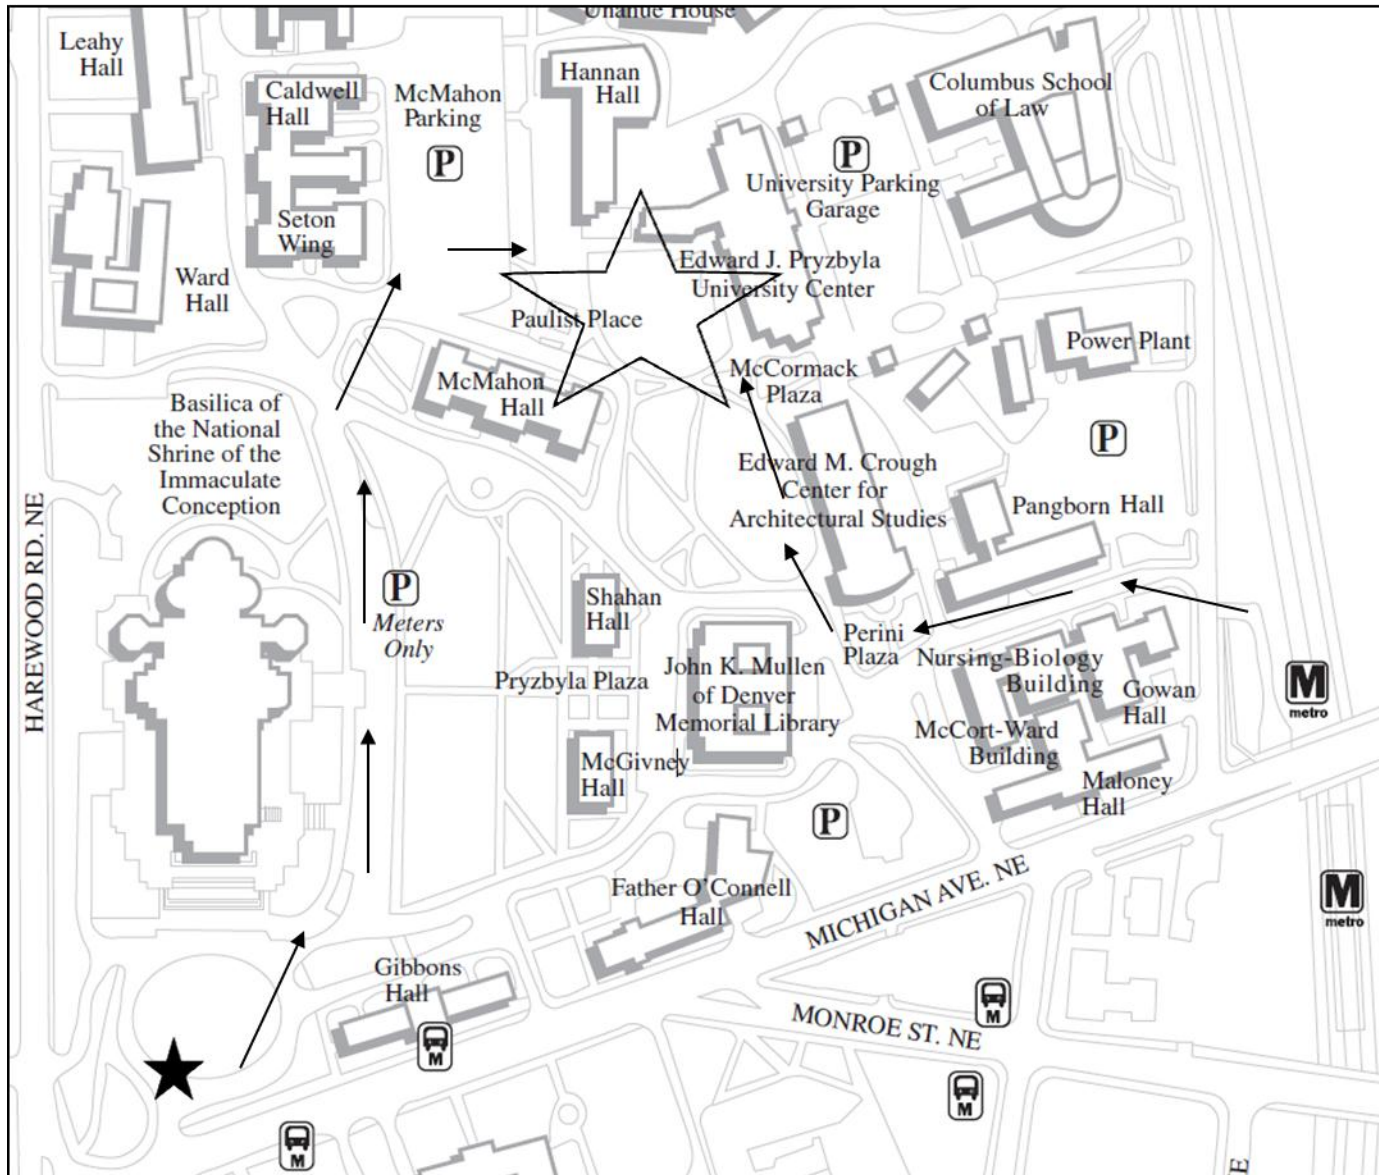

Catholic University Campus Map

(Spring to CUA)

Legend

-  Pryzbala Lawn
-  Metro Stop
-  Directions
-  Parking
-  Shrine Entrance